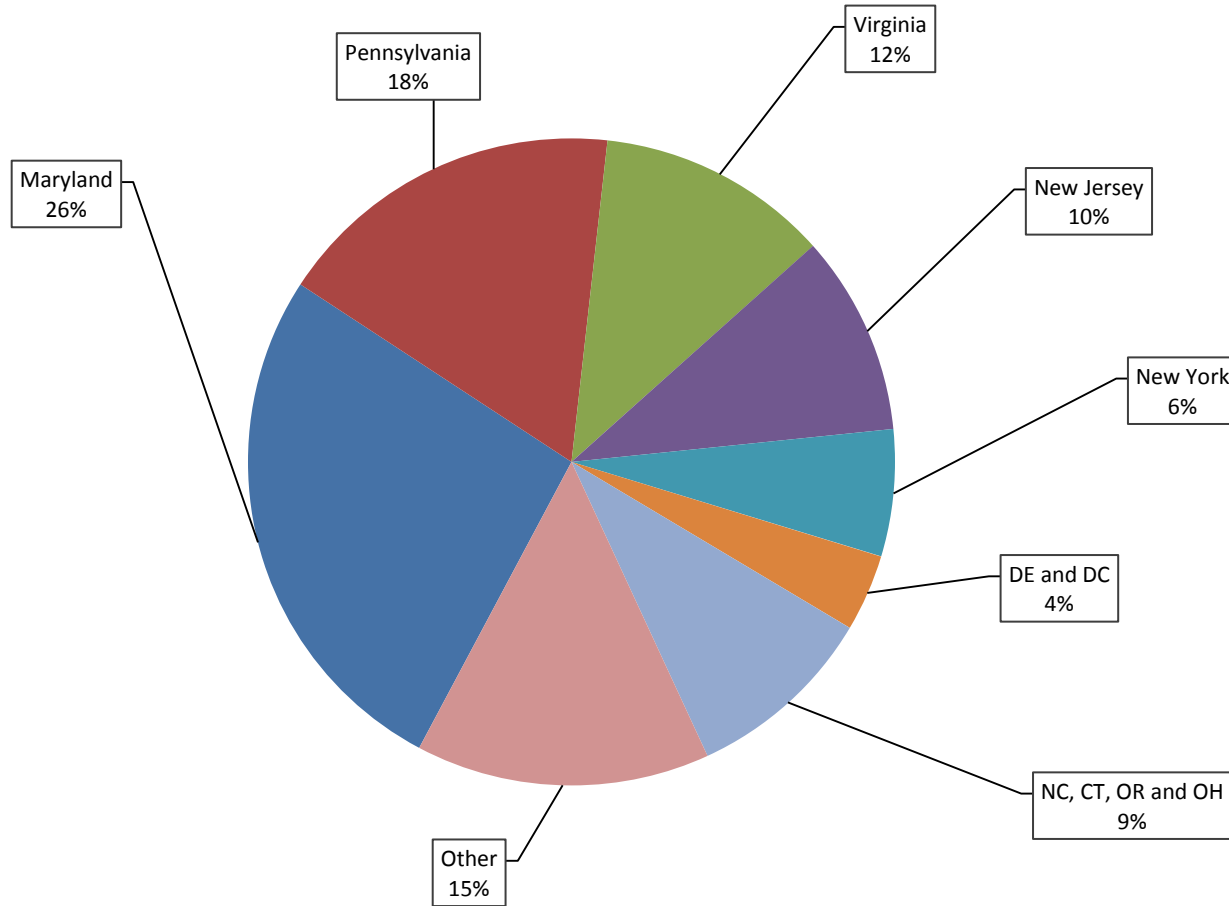

2017 All Lines of Business
(Based on 12,180 Total Attendee Responses)

2017 Purchasing Power
(Based on 7,600 Attendee Responses)

2017 Job Description
(Based on 7,600 Attendee Responses)

2017 Top Attending States

(Based on 7,600 Attendee Responses)

How MANTS Compares to Other Shows Attended (Based on 7,600 Attendee Responses)

How Many Times Attended
(Based on 7,601 Attendee Responses)