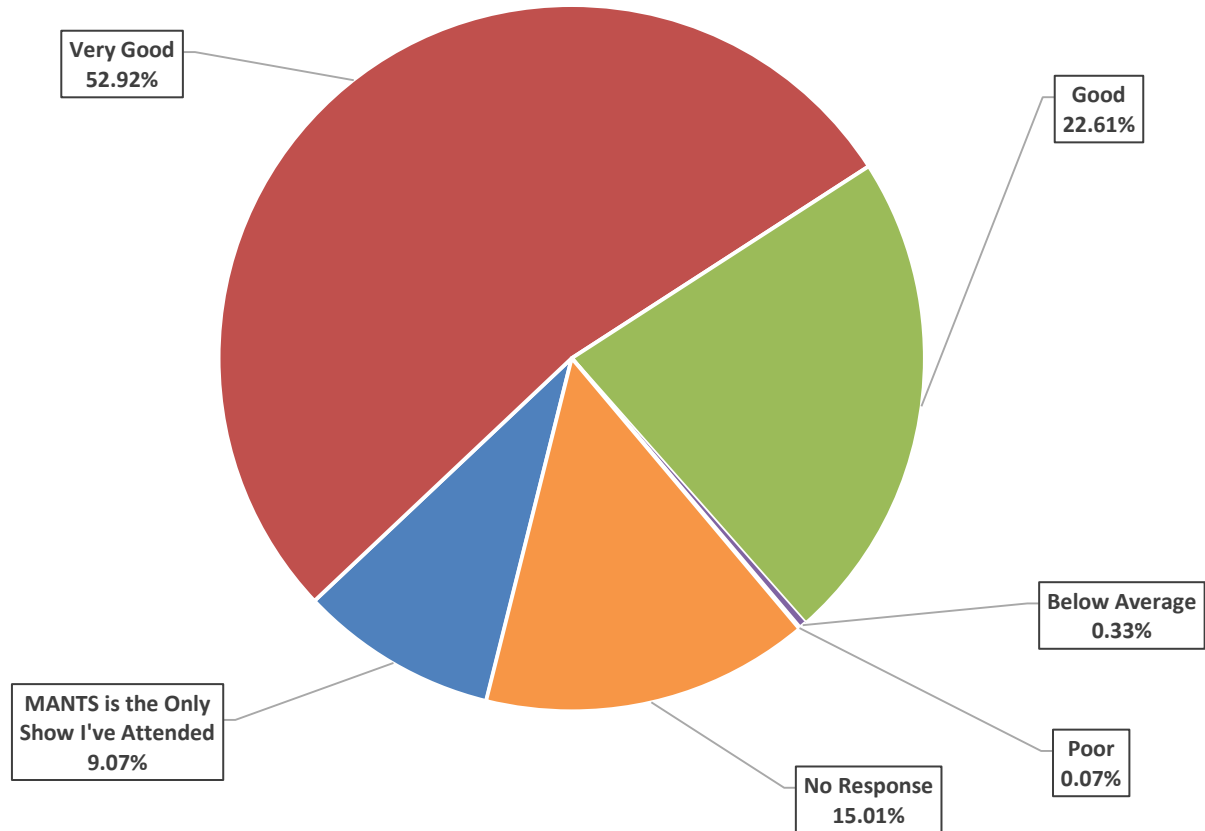

2017 All Lines of Business
(Based on 12,180 Total Attendee Responses)

2017 Purchasing Power
(Based on 7,600 Attendee Responses)

2017 Job Description
(Based on 7,600 Attendee Responses)

2017 Top Attending States

(Based on 7,600 Attendee Responses)

How MANTS Compares to Other Shows Attended (Based on 7,600 Attendee Responses)

How Many Times Attended
(Based on 7,601 Attendee Responses)