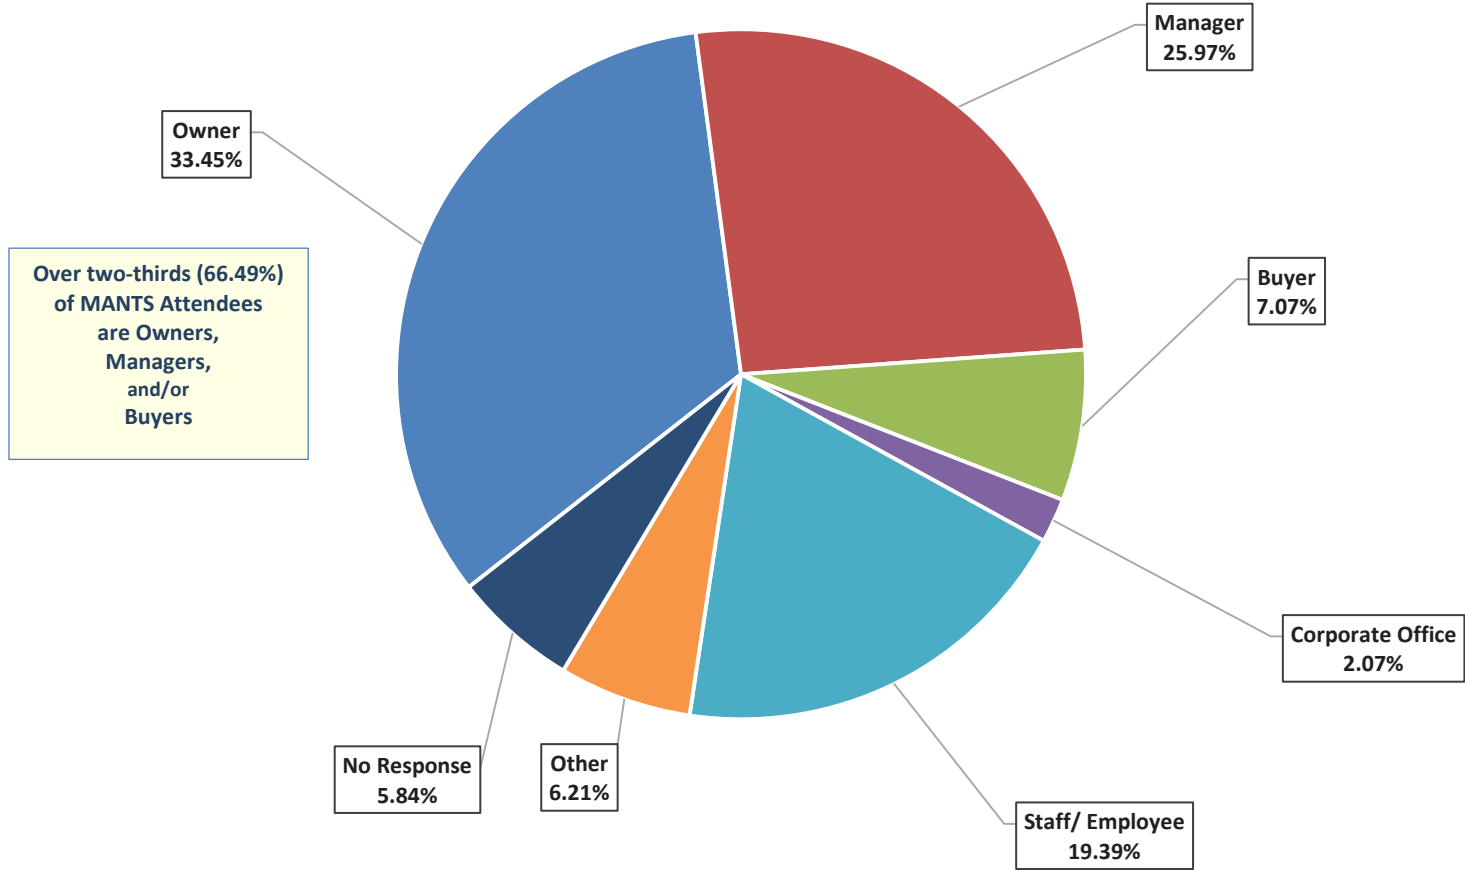

2017 All Lines of Business
(Based on 12,180 Total Attendee Responses)

2017 Purchasing Power
(Based on 7,600 Attendee Responses)

2017 Job Description
(Based on 7,600 Attendee Responses)

2017 Top Attending States

(Based on 7,600 Attendee Responses)

How MANTS Compares to Other Shows Attended (Based on 7,600 Attendee Responses)

How Many Times Attended
(Based on 7,601 Attendee Responses)