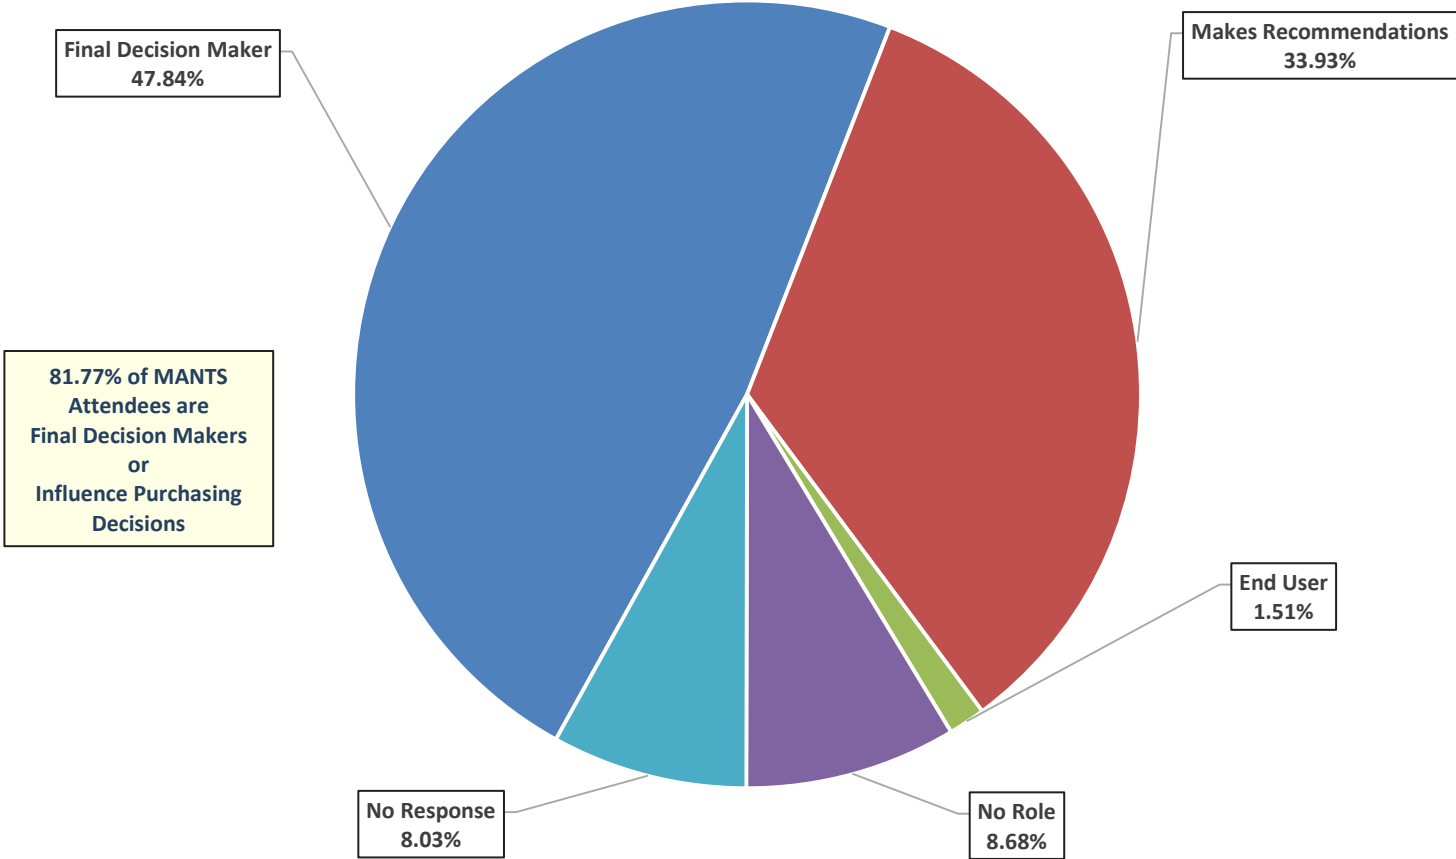

2017 All Lines of Business
(Based on 12,180 Total Attendee Responses)

2017 Purchasing Power
(Based on 7,600 Attendee Responses)

2017 Job Description
(Based on 7,600 Attendee Responses)

2017 Top Attending States

(Based on 7,600 Attendee Responses)

How MANTS Compares to Other Shows Attended (Based on 7,600 Attendee Responses)

How Many Times Attended
(Based on 7,601 Attendee Responses)