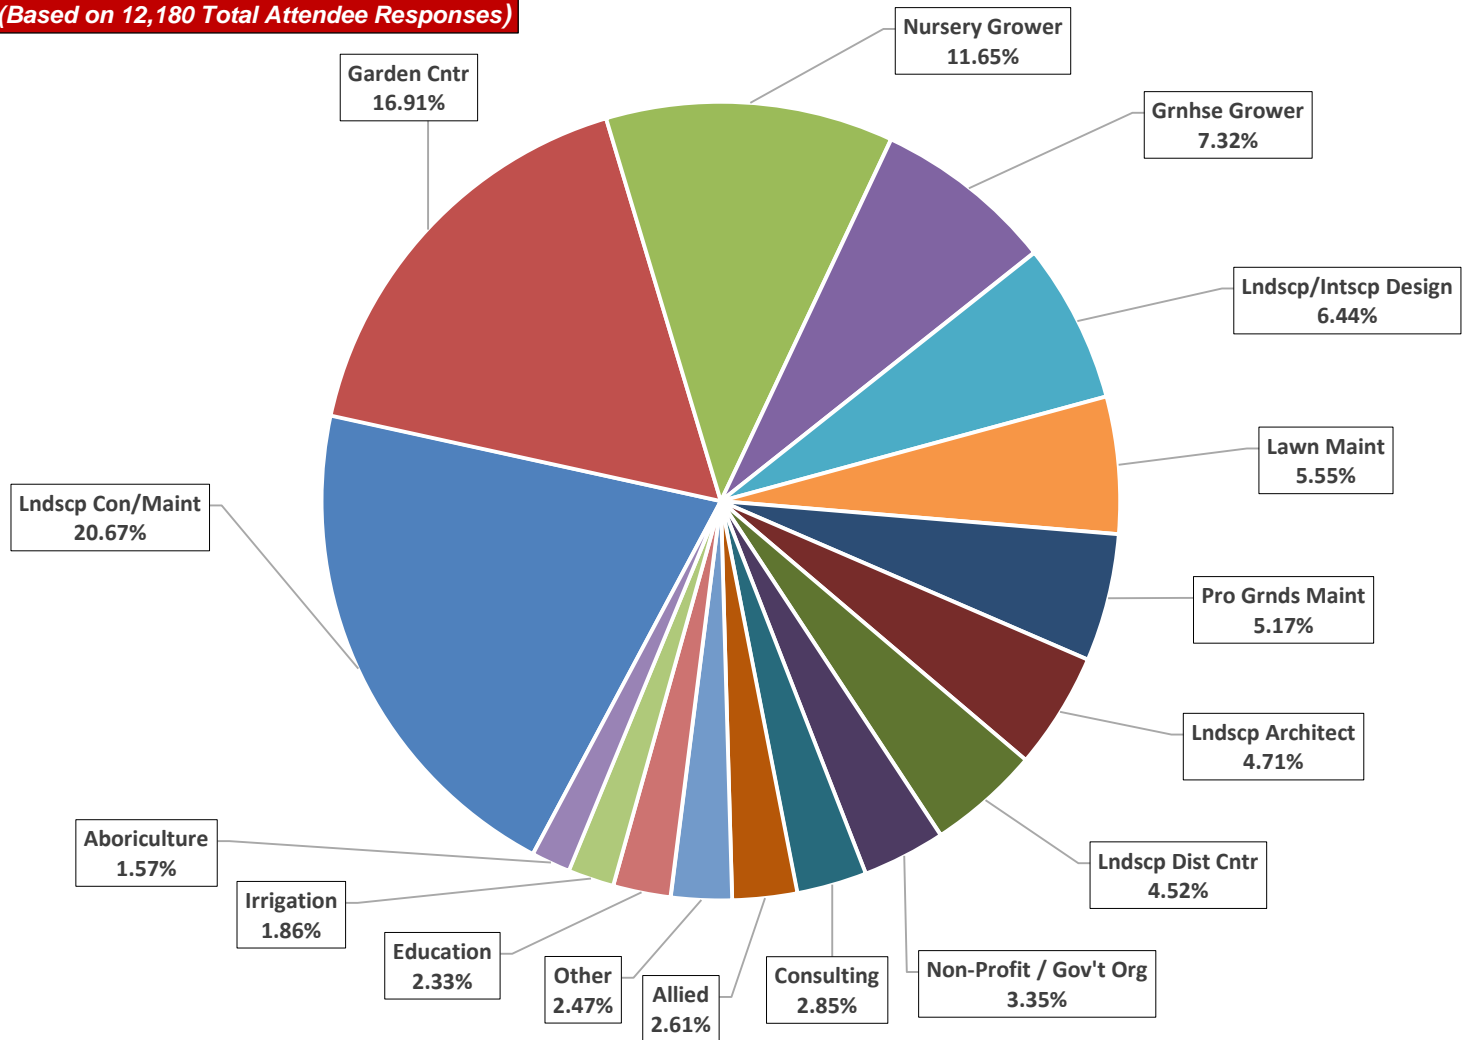

2017 All Lines of Business
(Based on 12,180 Total Attendee Responses)

2017 Purchasing Power
(Based on 7,600 Attendee Responses)

2017 Job Description
(Based on 7,600 Attendee Responses)

2017 Top Attending States

(Based on 7,600 Attendee Responses)

How MANTS Compares to Other Shows Attended (Based on 7,600 Attendee Responses)

How Many Times Attended
(Based on 7,601 Attendee Responses)